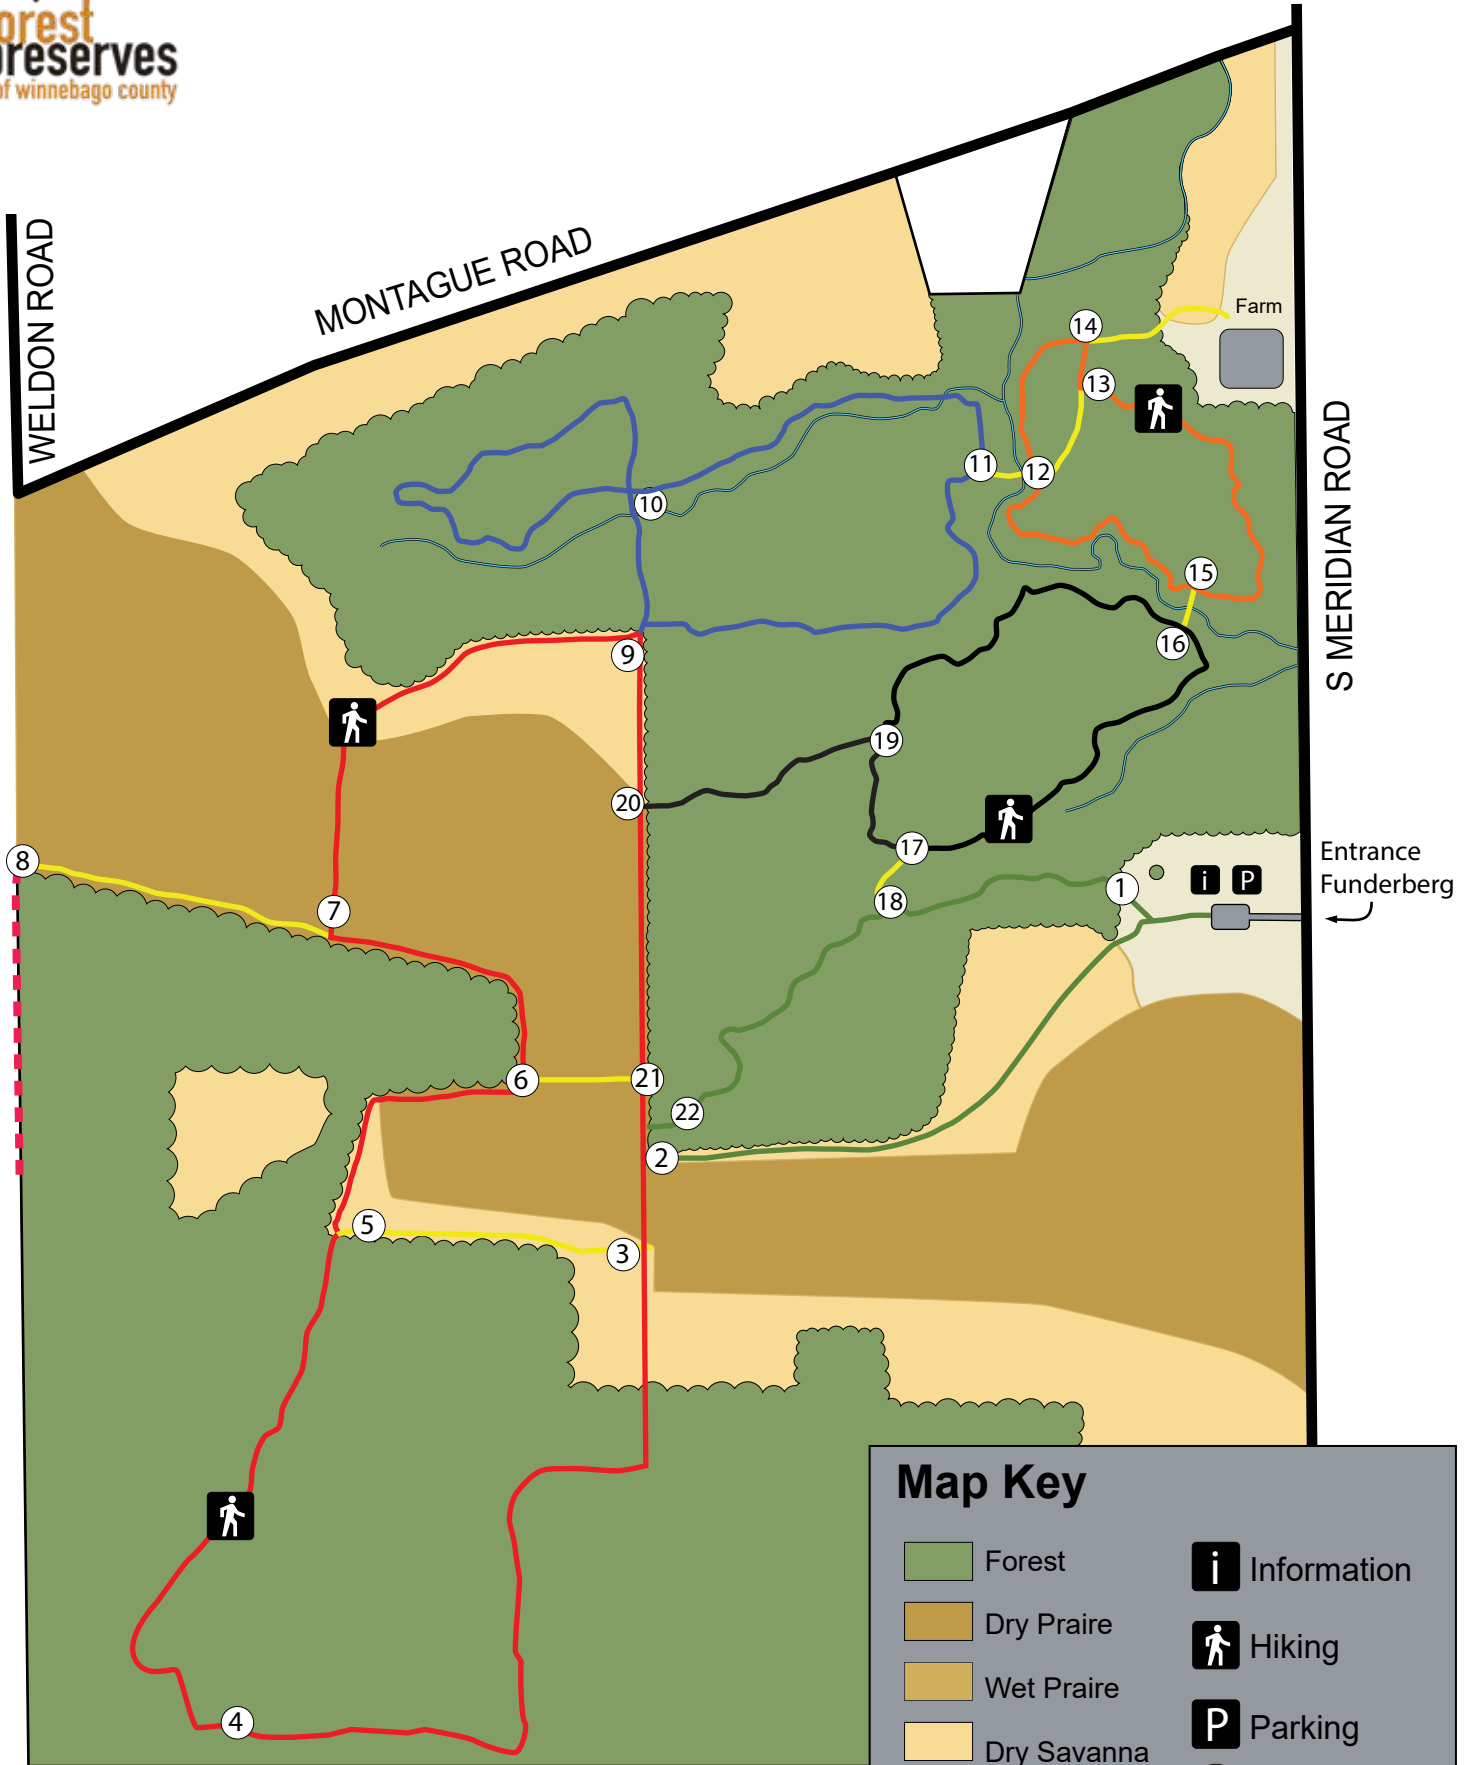

# R. Robert Funderburg Forest Preserve

4551 S Meridian Road

Rockford, IL 61102

## Map Key

- |             |               |
|-------------|---------------|
| Forest      | Information   |
| Dry Prairie | Hiking        |
| Wet Prairie | Parking       |
| Dry Savanna | Trail Markers |
| Grassland   | Trail Markers |
| Cropland    |               |

0 500 1,000 2,000 Feet